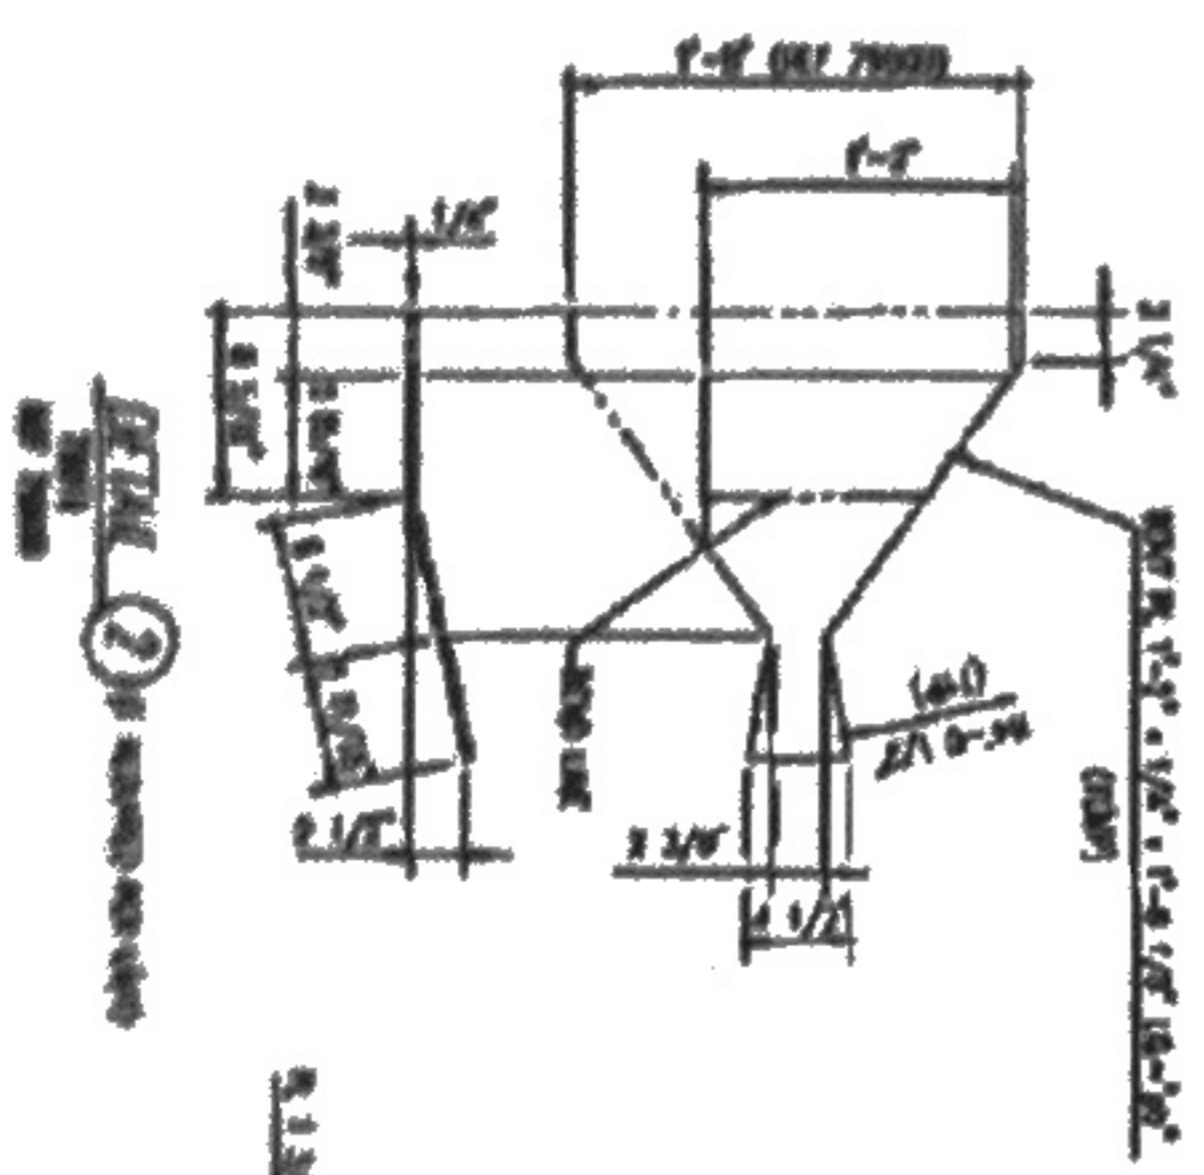

9954-GIARDINA EXTRUDER

**BILL OF MATERIAL (FOR 1 UNIT)**

PRODUCT CODE	QTY	DESCRIPTION	WT. LB.	UNIT	REMARKS
9954		GIARDINA EXTRUDER	1407	1407	1407 SPEC. #5
Other BOM consists of:					
7000	1	DETAIL 1) EXHAUSTROR	143	143	143
7000	1	DETAIL 2) EXHAUSTROR	143	143	143
7000	1	DETAIL 3) EXHAUSTROR	143	143	143
7000	1	DETAIL 4) EXHAUSTROR	143	143	143
7000	1	DETAIL 5) EXHAUSTROR	143	143	143
7000	1	DETAIL 6) EXHAUSTROR	143	143	143

CONNECTIONS AND PARTS LIST SPECIFICATIONS OF THE BOM FOR THE EXTRUDER SPECIFICATION SHEET.

ITEM NO.	DESCRIPTION	QTY	UNIT	REMARKS
1	DETAIL 1) EXHAUSTROR	1	143	143
2	DETAIL 2) EXHAUSTROR	1	143	143
3	DETAIL 3) EXHAUSTROR	1	143	143
4	DETAIL 4) EXHAUSTROR	1	143	143
5	DETAIL 5) EXHAUSTROR	1	143	143
6	DETAIL 6) EXHAUSTROR	1	143	143