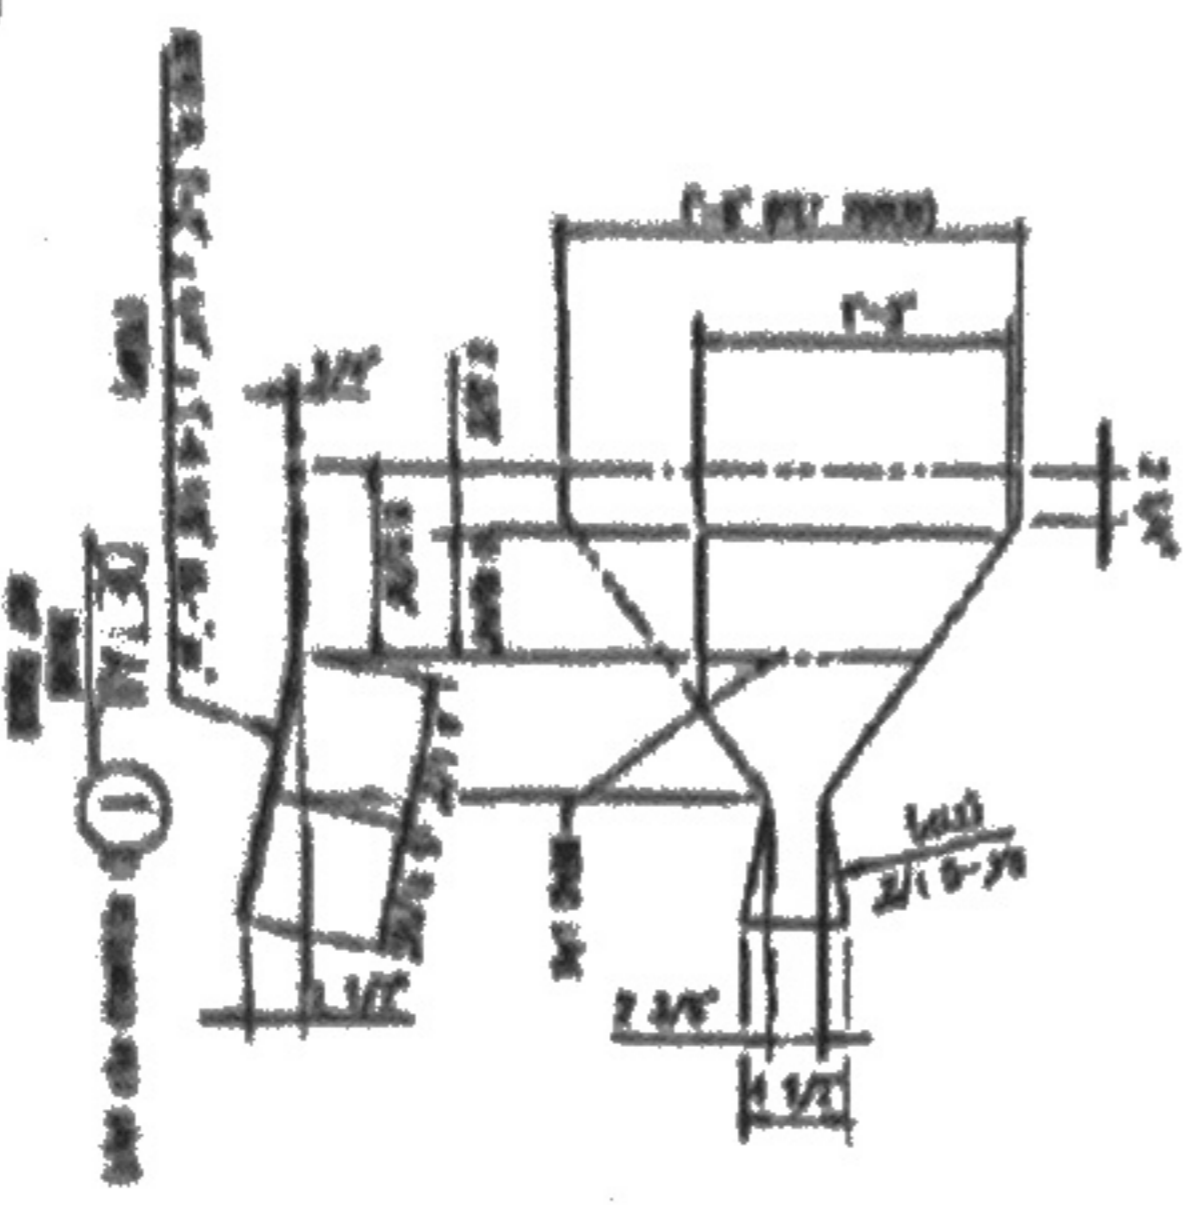

9954-GIARDINA EXTRUDER

**BILL OF MATERIAL (FOR 1 UNIT)**

PRODUCT CODE	QTY	DESCRIPTION	WT. LB.	UNIT	REMARKS
9954		GIARDINA EXTRUDER	1407	1407	1407 SPEC. #5
Other BOM consists of:					
7000	1	DETAIL 1) EXHAUSTROR	143	143	143
7000	1	DETAIL 2) EXHAUSTROR	143	143	143
7000	1	DETAIL 3) EXHAUSTROR	143	143	143
7000	1	DETAIL 4) EXHAUSTROR	143	143	143
7000	1	DETAIL 5) EXHAUSTROR	143	143	143
7000	1	DETAIL 6) EXHAUSTROR	143	143	143

CONNECTIONS AND PARTS LIST SPECIFICATIONS OF THE BOM FOR THE EXTRUDER SPECIFICATION SHEET.

ITEM NO.	DESCRIPTION	QTY	UNIT	REMARKS
1	DETAIL 1) EXHAUSTROR	1	143	143
2	DETAIL 2) EXHAUSTROR	1	143	143
3	DETAIL 3) EXHAUSTROR	1	143	143
4	DETAIL 4) EXHAUSTROR	1	143	143
5	DETAIL 5) EXHAUSTROR	1	143	143
6	DETAIL 6) EXHAUSTROR	1	143	143